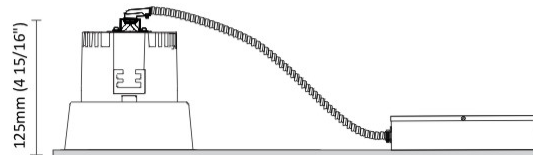

GENERAL

Series: Dixit
Subseries: Dixit RA8
Brand: Ivela
Division: Architectural
Mounting Type: Recessed
Mounting Location: Ceiling
Subcategory: Downlight

PHYSICAL

Shape: Round
Diameter (mm): 96
Diameter (in): 3 3/4
Height (mm): 85
Height (in): 3 3/8
Min. Recessing Depth (mm): 125
Min. Recessing Depth (in): 4 15/16
Light Distribution: Direct
Weight (kg): 0.3
Weight (lbs): 0.66
Diffuser: Clear Polycarbonate
Fixture Finish: MWH
Fixture Material: Aluminum Die Cast
Cut-out Measurements: 92mm / 3 5/8"

ELECTRICAL

Lamp Type: LED
Total Output Wattage (W): 5.5 / 8.5
Dimming: Tri-Mode (Non-Dimming and Phase Dimming (120Vac only) and 0-10V Dimming)
Driver Included: No
Driver Location: Recessed Housing
Driver Type: Constant Current - Universal
Driver Class: Class 2
Input Voltage (V): 120 - 277
Constant Current (MA): 350 / 500

LED

Number of LEDs: 1
Color Temperature (°K): 2700 / 3000
Max. Delivered Lumen (lm): 501 / 638
CRI: >90 CRI
Efficiency (%): 87.7
Lamp Life (hrs): 50000
Upon Request: 3500K upon request

OPTICAL

Optic°: 26
Beam Angle: Symmetric
Adjustability: Fixed
Upon Request: Optic 45° (mirror-metallized) / 65° (white)

RATINGS AND CERTIFICATIONS

Certified By: Certified for North American Standards
IP rating: IP44
IK Rating: IK08