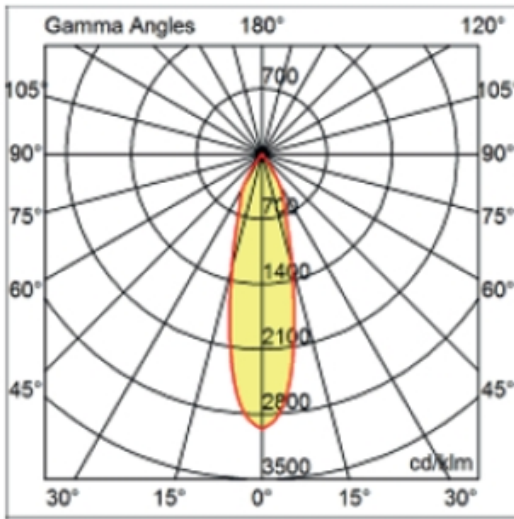

DIXIT RA8 RECESSED

A56063-

PROJECT
TYPE
SPECIFIER
QUANTITY
DATE

	DP	DV		Order Example	K°
Dimming	Phase	0-10V		L5XXXXXX-DV-30K	
Color Temperature	27K	30K	35K	0-10V	3000K
	2700K	3000K	3500K		

A