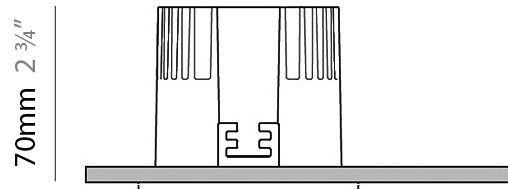

GENERAL

Series: Dixit
Subseries: Dixit RA8
Brand: Ivela
Division: Architectural
Mounting Type: Recessed
Mounting Location: Ceiling
Subcategory: Downlight

PHYSICAL

Shape: Square
Length (mm): 80
Length (in): 3 1/8
Width (mm): 80
Width (in): 3 1/8
Height (mm): 70
Height (in): 2 3/4
Min. Recessing Depth (mm): 110
Min. Recessing Depth (in): 4 3/16
Light Distribution: Direct
Weight (kg): 0.4
Weight (lbs): 0.88
Diffuser: Clear Polycarbonate
Fixture Finish: MWH
Fixture Material: Aluminum Die Cast
Cut-out Measurements: 70mm / 2 3/4"

ELECTRICAL

Lamp Type: LED
Total Output Wattage (W): 9 / 12
Dimming: Tri-Mode (Non-Dimming and Phase Dimming (120Vac only) and 0-10V Dimming)
Driver Included: No
Driver Location: Recessed Housing
Driver Type: Constant Current - Universal
Driver Class: Class 2
Input Voltage (V): 120 - 277
Constant Current (MA): 250 / 350

LED

Number of LEDs: 1
Color Temperature (°K): 2700 / 3000
Max. Delivered Lumen (lm): 1096 / 1447
CRI: >80 CRI
Efficiency (%): 87.7
Lamp Life (hrs): 50000
Upon Request: 3500K upon request

OPTICAL

Optic°: 26
Adjustability: Fixed
Upon Request: Optic 45° (mirror-metallized) / 65° (white)

RATINGS AND CERTIFICATIONS

Certified By: Certified for North American Standards
IP rating: IP44
IK Rating: IK08
Glare Rating: ≤ 19