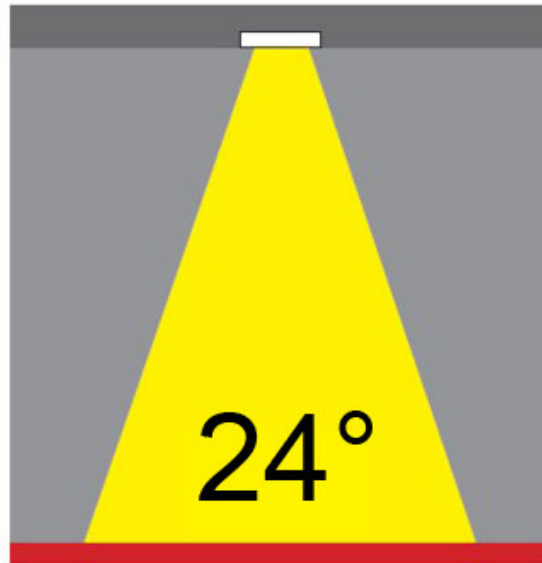

DIXIT RA8 RECESSED

A56057-

PROJECT	_____
TYPE	_____
SPECIFIER	_____
QUANTITY	_____
DATE	_____

	DP	DV		Order Example		K°
Dimming	Phase	0-10V		L5XXXXXX-DV-30K		
Color Temperature	27K	30K	35K	40K	0-10V	3000K
	2700K	3000K	3500K	4000K