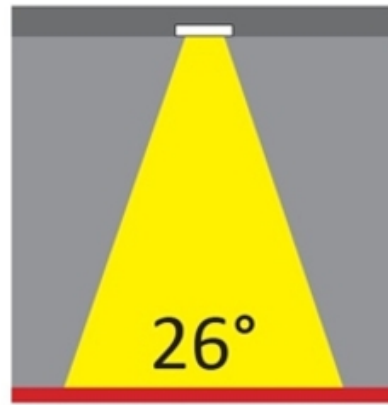

DIXIT RA8 RECESSED

A56069-

PROJECT	
TYPE	
SPECIFIER	
QUANTITY	
DATE	

	DP	DV	
Dimming	Phase	0-10V	
Color Temperature	27K 2700K	30K 3000K	35K 3500K 40K 4000K

Order Example **K°**
L5XXXXXX-DV-30K
0-10V 3000K