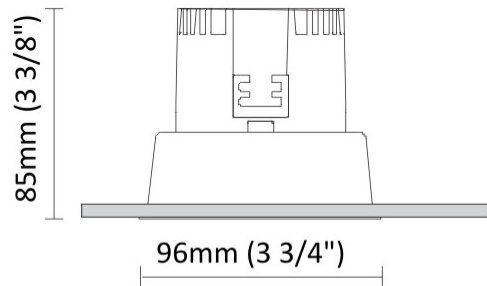

GENERAL

Series: Dixit
Subseries: Dixit RA8
Brand: Ivela
Division: Architectural
Mounting Type: Recessed
Mounting Location: Ceiling
Subcategory: Downlight

PHYSICAL

Shape: Round
Diameter (mm): 96
Diameter (in): 3 3/4
Height (mm): 85
Height (in): 3 3/8
Min. Recessing Depth (mm): 125
Min. Recessing Depth (in): 4 15/16
Light Distribution: Direct
Weight (kg): 0.3
Weight (lbs): 0.66
Diffuser: Clear Polycarbonate
Fixture Finish: MWH
Fixture Material: Aluminum Die Cast
Cut-out Measurements: 92mm / 3 5/8"

ELECTRICAL

Lamp Type: LED
Total Output Wattage (W): 5.5 / 8.5
Dimming: Tri-Mode (Non-Dimming and Phase Dimming (120Vac only) and 0-10V Dimming)
Driver Included: No
Driver Location: Recessed Housing
Driver Type: Constant Current - Universal
Driver Class: Class 2
Input Voltage (V): 120 - 277
Constant Current (MA): 350 / 500

LED

Number of LEDs: 1
Color Temperature (°K): 2700 / 3000
Max. Delivered Lumen (lm): 501 / 638
CRI: >90 CRI
Efficiency (%): 87.7
Lamp Life (hrs): 50000
Upon Request: 3500K upon request

OPTICAL

Optic°: 26
Beam Angle: Symmetric
Adjustability: Fixed
Upon Request: Optic 45° (mirror-metallized) / 65° (white)

RATINGS AND CERTIFICATIONS

Certified By: Certified for North American Standards
IP rating: IP44
IK Rating: IK08