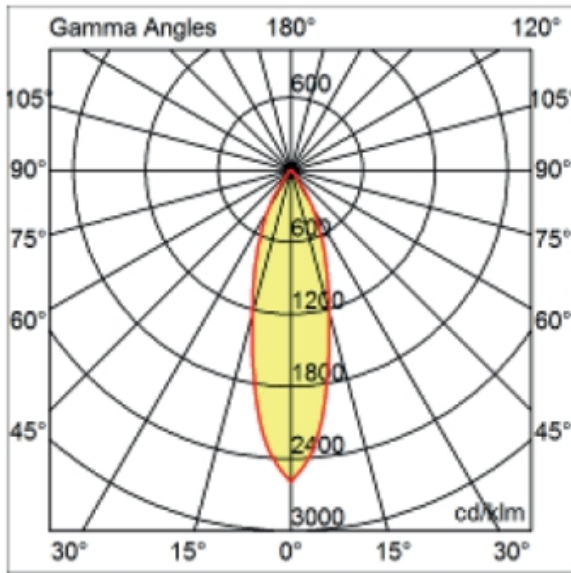

DIXIT RA8 RECESSED

A56069-

PROJECT	
TYPE	
SPECIFIER	
QUANTITY	
DATE	

	DP	DV	
Dimming	Phase	0-10V	
Color Temperature	27K 2700K	30K 3000K	35K 3500K 40K 4000K

Order Example **K°**
L5XXXXXX-DV-30K
0-10V 3000K