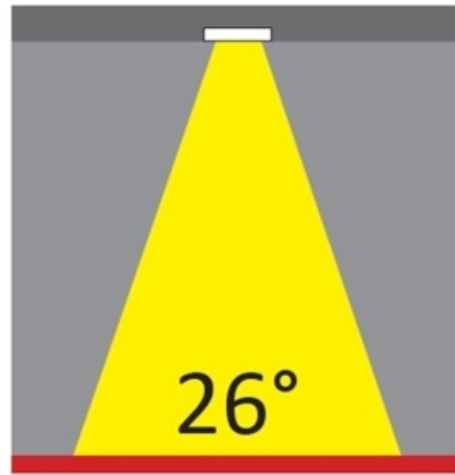

DIXIT RA8 RECESSED

A56063-

PROJECT
TYPE
SPECIFIER
QUANTITY
DATE

	DP	DV		Order Example	K°
Dimming	Phase	0-10V		L5XXXXXX-DV-30K	
Color Temperature	27K	30K	35K	0-10V	3000K
	2700K	3000K	3500K		

A