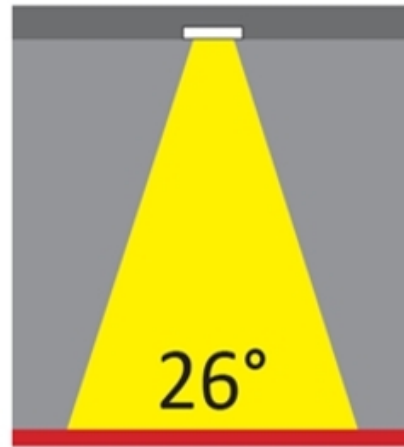

DIXIT RA8 RECESSED

A56061-

PROJECT	
TYPE	
SPECIFIER	
QUANTITY	
DATE	

RA 8 TL DIXIT LED 6.5W 550 lm				R:100%				I.Max:2958 Cd/Klm			
H[m]	D[m]	Max lux	Med lux	Alpha=26°		H[m]	D[m]	Max lux	Med lux	Beta=26°	
1.00	0.47	1508	939			1.00	0.47	1508	939		
2.00	0.94	377	235			2.00	0.94	377	235		
3.00	1.41	168	104			3.00	1.41	168	104		
4.00	1.89	94	59			4.00	1.89	94	59		
5.00	2.36	60	38			5.00	2.36	60	38		

Dimming	DP	DV	
	Phase	0-10V	
Color Temperature	27K	30K	35K
	2700K	3000K	3500K

Order Example **K°**
L5XXXXXX-DV-30K
0-10V
3000K